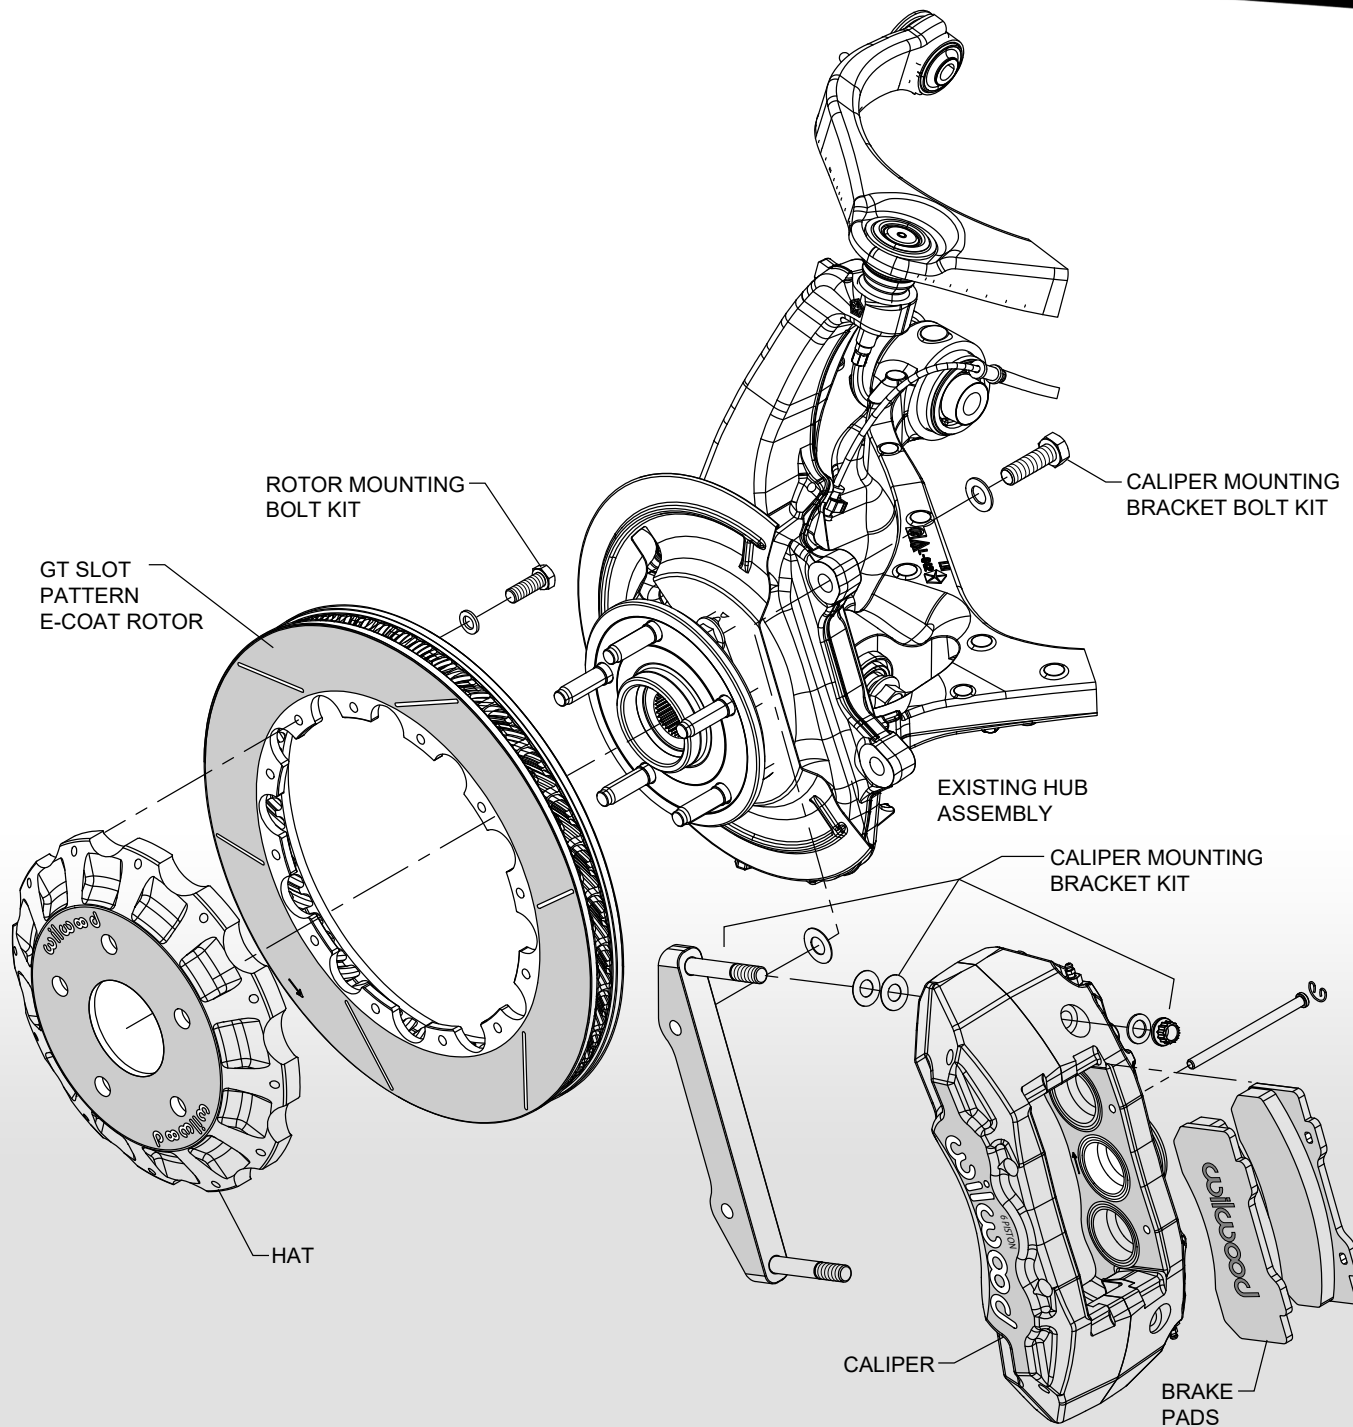

wilwood DISC BRAKES

RAM 1500 TRUCK

2013 - 2017

TACTICAL XTREME TX6R FRONT BIG BRAKE KIT

- High-capacity braking for all types of high-demand highway, towing, commercial and heavy-load off-road applications
- Tactical Xtreme TX6R six piston forged aluminum calipers with staggered bore stainless steel pistons
- Two-piece rotor assemblies with aluminum hats and 16.00" x 1.38" **Spec37** alloy GT series E-coat rotors
- Volume-matched calipers maintain the OE bias and are fully compatible with the factory master cylinder output, ABS system and all electronic controls
- Calipers available in red or black powder coat, or 22 additional color options
- Complete kits include high-performance BP-20 compound *SmartPads*, brackets, hardware and DOT approved stainless steel braided flexlines

ORDERING INFORMATION: 2013 - 2017 Dodge Ram 1500 Front Brake Kit

PART NUMBER	DESCRIPTION	CALIPER FINISH
140-15807	Tactical Xtreme TX6R Calipers, 16.00" x 1.38" Spec 37 GT 60 Curved Vane rotors	Black Powder Coat
140-15807-R	Tactical Xtreme TX6R Calipers, 16.00" x 1.38" Spec 37 GT 60 Curved Vane rotors	Red Powder Coat