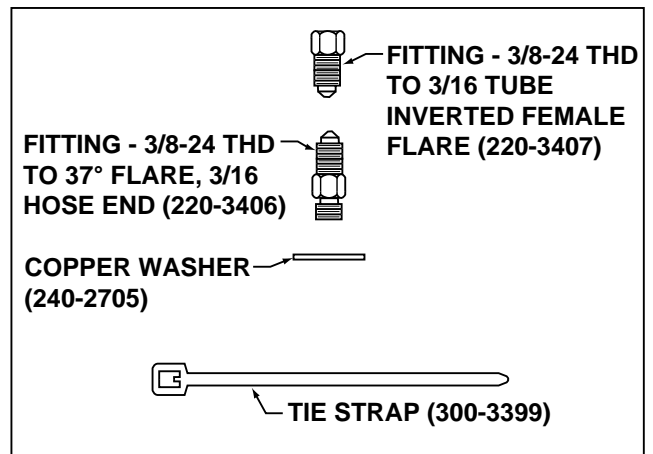

REMOTE MASTER CYLINDER RESERVOIR/FILTER INSTALLATION

THE REMOTE MASTER CYLINDER KIT COMES WITH A SMALL AND LARGE RESERVOIR AND ACCOMPANYING SIZE FILTERS.

HOWEVER, THE SMALL FILTER **DOES NOT** GO INTO THE SMALL RESERVOIR AS YOU WOULD THINK. THE SMALL FILTER GOES INTO THE LARGE RESERVOIR AND THE LARGE FILTER GOES INTO THE SMALL RESERVOIR.

SEE THE DIAGRAM BELOW.

BORE SIZE	M/C KIT PART NO.	REBUILD KIT PART NO.
5/8"	260-3372	260-3880
3/4"	260-3374	260-3881
13/16"	260-5920	260-5921
7/8"	260-3376	260-3882
1"	260-3378	260-3883
1-1/8"	260-3380	260-3884