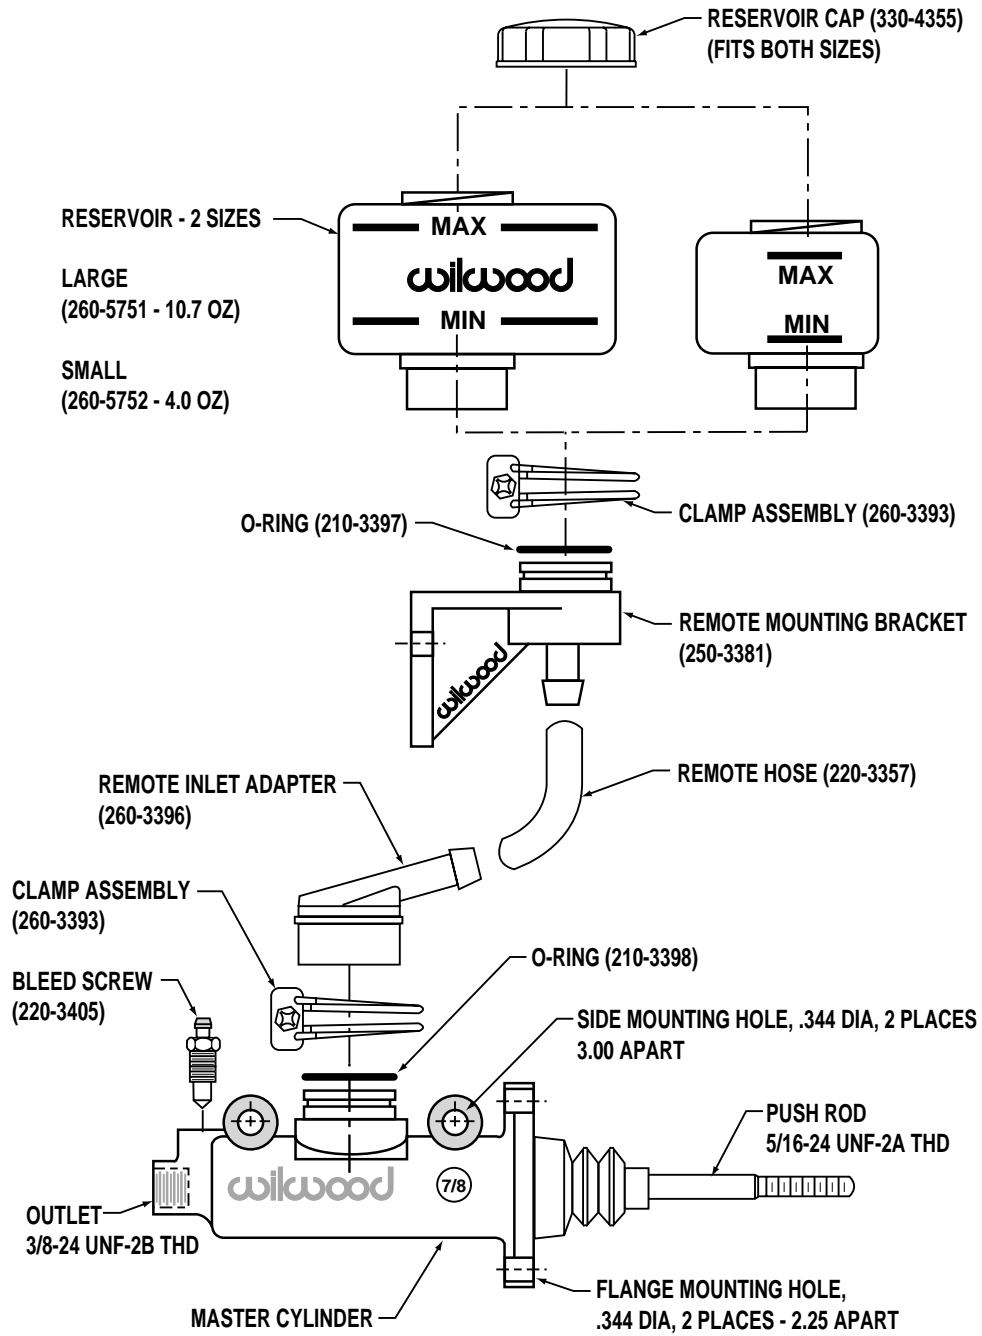

REMOTE MASTER CYLINDER RESERVOIR/FILTER INSTALLATION

THE REMOTE MASTER CYLINDER KIT COMES WITH A SMALL AND LARGE RESERVOIR AND ACCOMPANYING SIZE FILTERS.

HOWEVER, THE SMALL FILTER **DOES NOT** GO INTO THE SMALL RESERVOIR AS YOU WOULD THINK. THE SMALL FILTER GOES INTO THE LARGE RESERVOIR AND THE LARGE FILTER GOES INTO THE SMALL RESERVOIR.

SEE THE DIAGRAM BELOW.

BORE SIZE	M/C KIT PART NO.	REBUILD KIT PART NO.
5/8"	260-3372	260-3880
3/4"	260-3374	260-3881
13/16"	260-5920	260-5921
7/8"	260-3376	260-3882
1"	260-3378	260-3883
1-1/8"	260-3380	260-3884