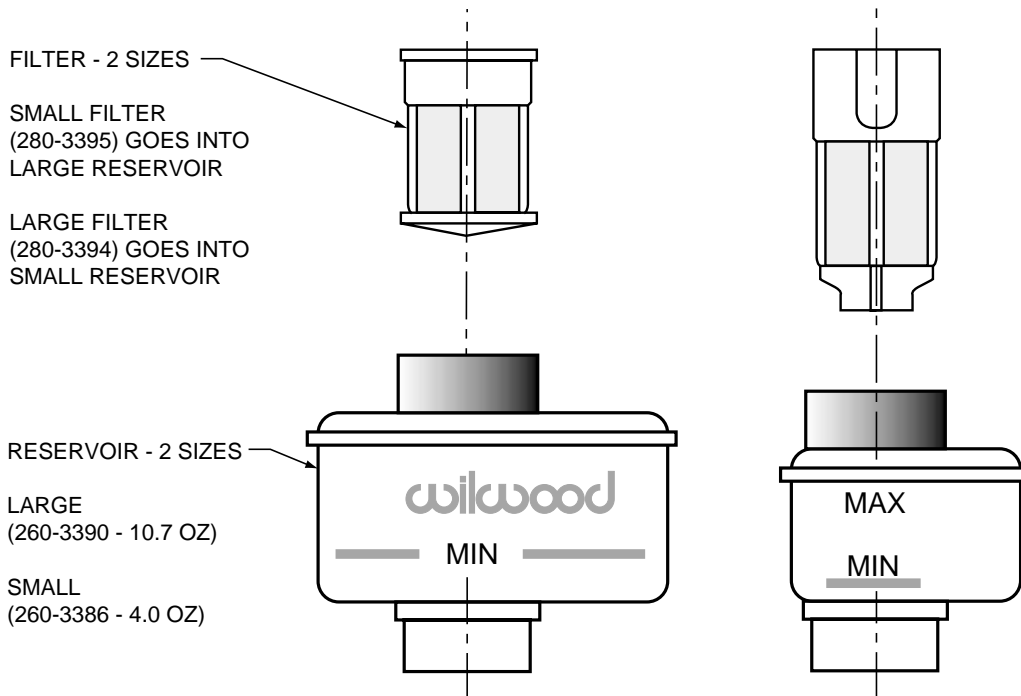

REMOTE MASTER CYLINDER RESERVOIR/FILTER INSTALLATION

THE REMOTE MASTER CYLINDER KIT COMES WITH A SMALL AND LARGE RESERVOIR AND ACCOMPANYING SIZE FILTERS.

HOWEVER, THE SMALL FILTER **DOES NOT** GO INTO THE SMALL RESERVOIR AS YOU WOULD THINK. THE SMALL FILTER GOES INTO THE LARGE RESERVOIR AND THE LARGE FILTER GOES INTO THE SMALL RESERVOIR.

SEE THE DIAGRAM BELOW.

BORE SIZE	M/C KIT PART NO.	REBUILD KIT PART NO.
5/8"	260-3372	260-3880
3/4"	260-3374	260-3881
13/16"	260-5920	260-5921
7/8"	260-3376	260-3882
1"	260-3378	260-3883
1-1/8"	260-3380	260-3884