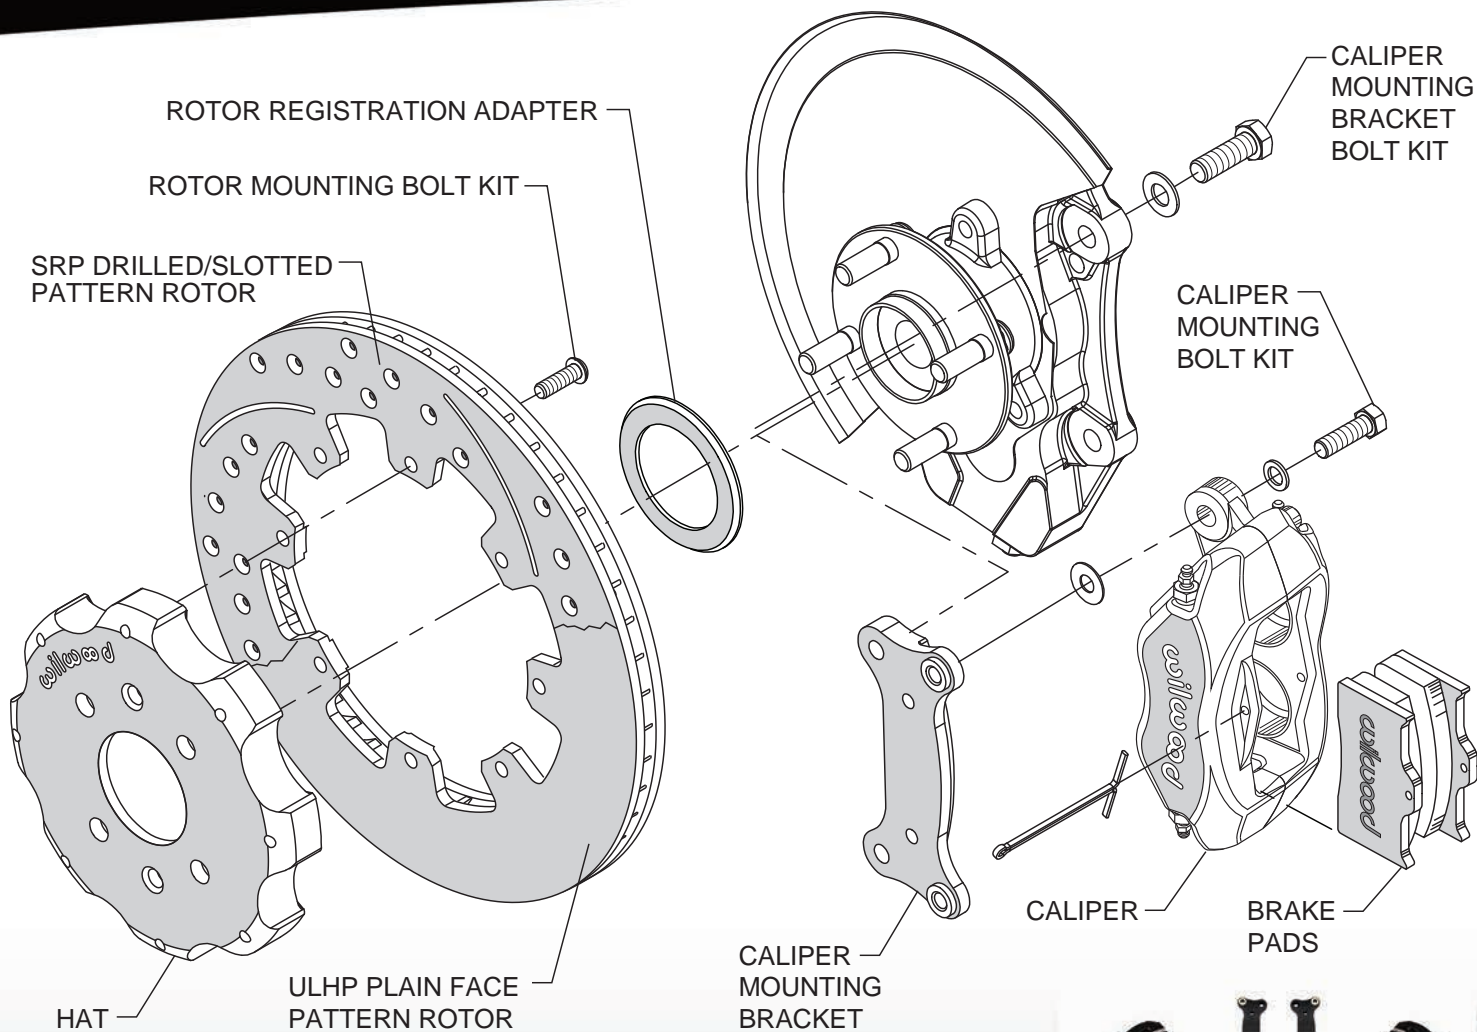

DYNAPRO 6 12.88"
BRAKE KIT

DYNALITE 12.19" BRAKE KIT

Kit Features

- Select either a forged Dynalite four piston caliper or a DynaPro 6 six piston caliper
- Available in our signature gloss black, competition red and 22 additional color options; Dynalite calipers come standard in black anodized
- Dynalite calipers available with 12.19" diameter ULHP smooth face or SRP drilled and slotted rotors; DynaPro 6 is paired with 12.88" GT slotted or SRP rotors
- Two-piece rotor mounting with weight-saving aluminum hats
- Fully compatible with factory master cylinder output and all ABS controls
- BP-10 compound composite metallic *SmartPads*
- All-inclusive kit complete with DOT approved stainless steel braided flexlines and hardware

Note: Go to www.wilwood.com for complete year/make/model application data and specific wheel clearance requirements.

DYNALITE 12.19" BRAKE KIT DRAWING AND PHOTO SHOWN

PLEASE CHECK: WILWOOD ALWAYS RECOMMENDS CHECKING www.wilwood.com FOR COMPLETE YEAR/MAKE/MODEL APPLICATION DATA AND SPECIFIC WHEEL CLEARANCE REQUIREMENTS.