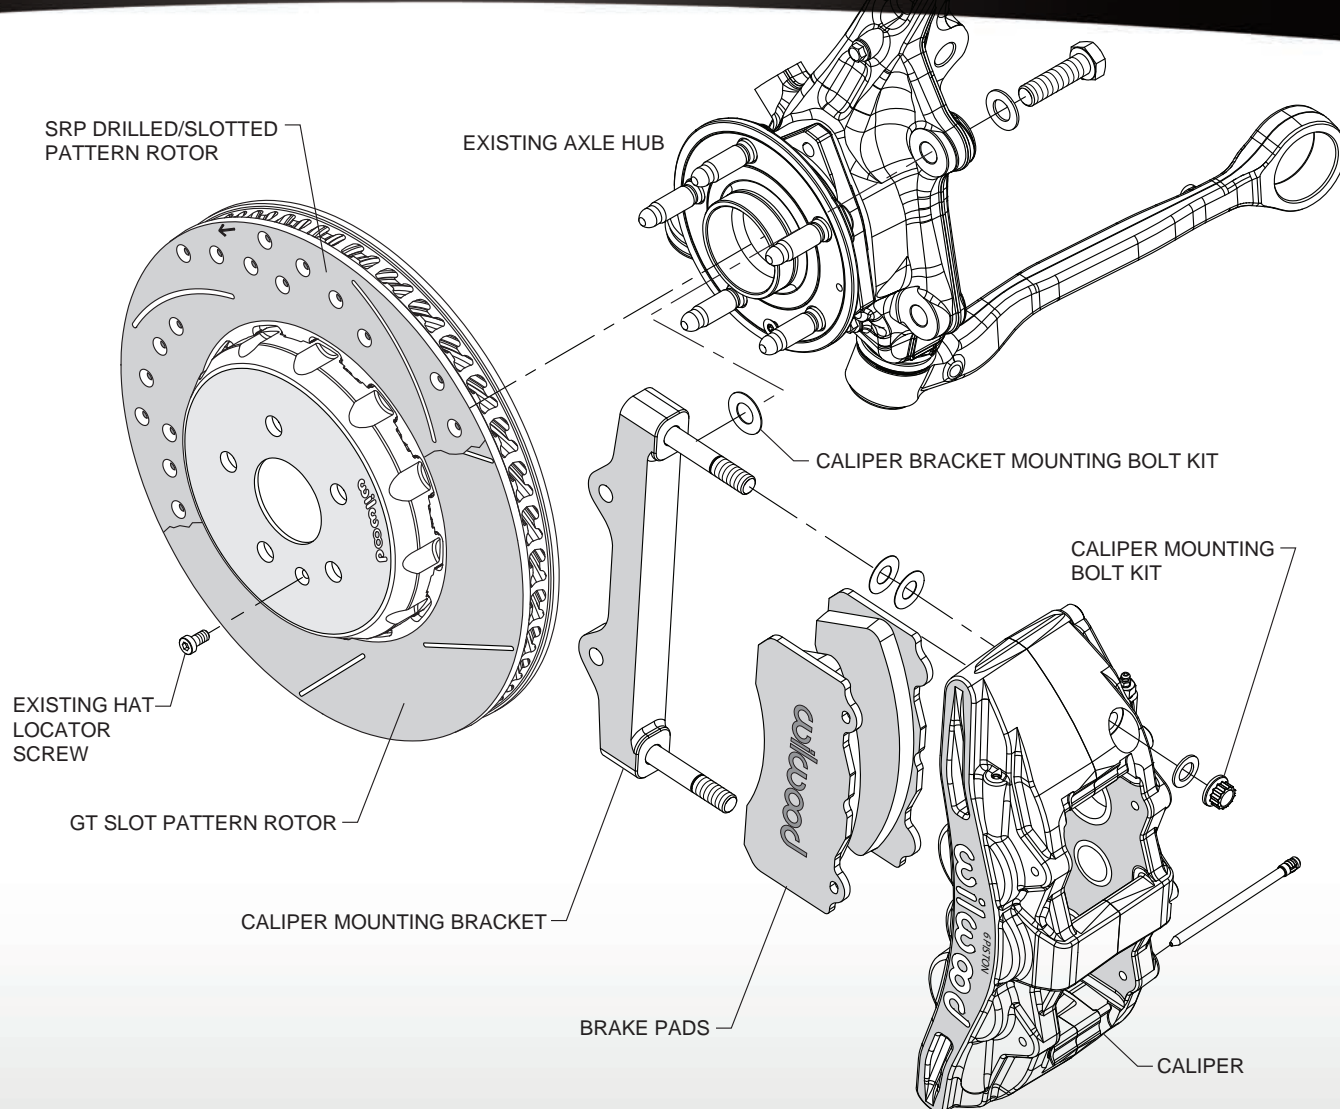

- SX6R forged aluminum six piston calipers with internal bore seals and stainless steel pistons
- Piston volume matched for full compatibility with the OE master cylinder output, ABS system and all electronic controls
- Choice of 14.00" or 15.00" diameter GT slotted or SRP drilled and slotted rotors, or 15.00" WCCB carbon-ceramic rotors
- Two-piece-style, dynamic mount rotor with aluminum lug-drive hat
- BP-10 street performance *SmartPads* in the SRP rotor kits, ProMatrix dual-sport compound in the GT rotor kits, and PCM compound for carbon-ceramic rotor kits
- All-inclusive kits with mounting brackets, hardware and DOT approved stainless steel braided flexlines

Note: Check www.wilwood.com for complete year/make/model application data and specific wheel clearance requirements.

Figure 1. Typical Installation Diagram

PLEASE CHECK: WILWOOD ALWAYS RECOMMENDS CHECKING www.wilwood.com FOR COMPLETE YEAR/MAKE/MODEL APPLICATION DATA AND SPECIFIC WHEEL CLEARANCE REQUIREMENTS.