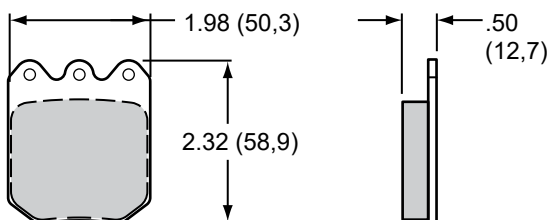

[P/N 120-16070-RD](#)

[P/N 120-16070-BK](#)

ORDERING INFO: PH: 805.388.1188 • FAX: 805.388.4938
wilwood.com • info@wilwood.com

PART NUMBER	DESCRIPTION	CALIPER FINISH
120-16070	DynaPro DPS-VW caliper - 2 x 1.62" pistons - 2.22" (56.5mm) mount center	Type-III Hard Anodized
120-16070-RD	DynaPro DPS-VW caliper - 2 x 1.62" pistons - 2.22" (56.5mm) mount center	Red Powder Coat
120-16070-BK	DynaPro DPS-VW caliper - 2 x 1.62" pistons - 2.22" (56.5mm) mount center	Black Powder Coat

DynaPro Single Caliper for Volkswagen

DYNAPRO SINGLE CALIPER, TYPE 6812 PAD DIMENSIONS AND ORDERING INFORMATION:

PART NUMBER	COMPOUND	USAGE
150-Q-6812K	PolyMatrix Q	Street
150-9764K	BP-10 SmartPad	Street
15E-9820K	PolyMatrix E	Race / Street
150-20-6812K	BP-20 SmartPad	Race / Street
15B-9819K	PolyMatrix B	Race only
150-28-6812K	BP-28 SmartPad	Race only
150-14770K	BP-30 SmartPad	Race only
150-12242K	BP-40 SmartPad	Race only
15A-10142K	PolyMatrix A	Race only