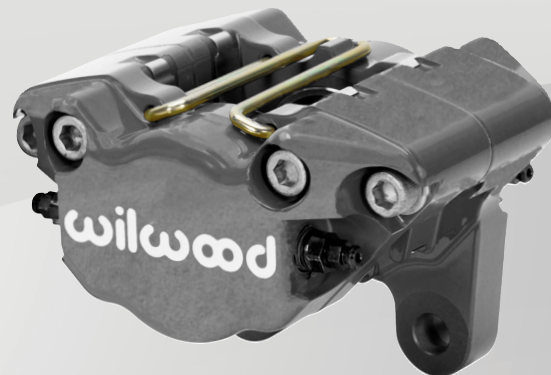

DynaPro Single Caliper for Volkswagen

Wilwood's **DynaPro Single** opposed-piston calipers are fully CNC machined from premium-grade alloy billet using FEA (Finite Element Analysis). This design technique strengthens critical areas while increasing resistance to deflection (compliance) under load. The result is less fluid volume displacement which translates into increased clamping efficiency with less pedal effort.

DPS calipers for VW use heavy-wall stainless steel pistons better to resist corrosion and slow heat transfer from the pads. Choose from many available brake pad compounds to suit your application.

[P/N 120-16070](#)

CALIPER FEATURES

- Motorsports-proven **DynaPro DPS** opposed piston caliper, re-engineered for direct replacement use on classic VWs
- CNC-machined from premium-grade billet aluminum with heavy wall stainless steel pistons
- Finite element analysis design maintains structural integrity to reduce deflection and increase clamping efficiency
- Two 1.62" (41mm) pistons sized to work with factory master cylinder
- Calipers available in Type-III Hard Anodized, gloss red or black powder coat finish
- High-performance, fade-resistant **SmartPad** and **PolyMatrix** compound brake pads are available

DynaPro Single Caliper for Volkswagen

DYNAPRO SINGLE CALIPER, TYPE 6812 PAD DIMENSIONS AND ORDERING INFORMATION:

PART NUMBER	COMPOUND	USAGE
150-Q-6812K	PolyMatrix Q	Street
150-9764K	BP-10 SmartPad	Street
15E-9820K	PolyMatrix E	Race / Street
150-20-6812K	BP-20 SmartPad	Race / Street
15B-9819K	PolyMatrix B	Race only
150-28-6812K	BP-28 SmartPad	Race only
150-14770K	BP-30 SmartPad	Race only
150-12242K	BP-40 SmartPad	Race only
15A-10142K	PolyMatrix A	Race only