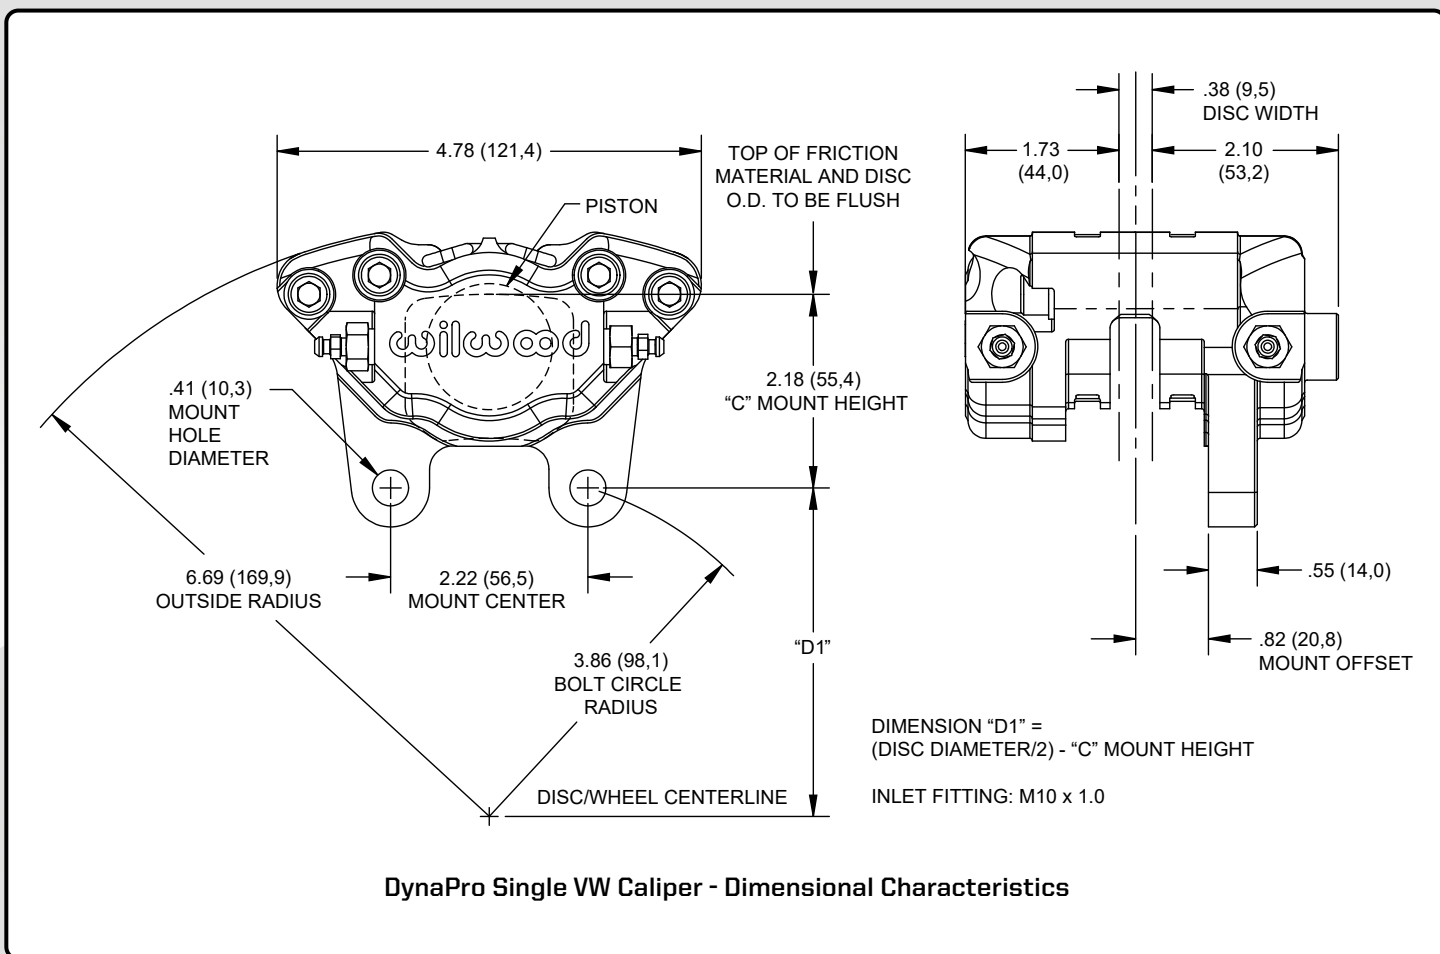

[P/N 120-16070-RD](#)

[P/N 120-16070-BK](#)

ORDERING INFO: PH: 805.388.1188 • FAX: 805.388.4938
wilwood.com • info@wilwood.com

PART NUMBER	DESCRIPTION	CALIPER FINISH
120-16070	DynaPro DPS-VW caliper - 2 x 1.62" pistons - 2.22" (56.5mm) mount center	Type-III Hard Anodized
120-16070-RD	DynaPro DPS-VW caliper - 2 x 1.62" pistons - 2.22" (56.5mm) mount center	Red Powder Coat
120-16070-BK	DynaPro DPS-VW caliper - 2 x 1.62" pistons - 2.22" (56.5mm) mount center	Black Powder Coat

DynaPro Single Caliper for Volkswagen

DYNAPRO SINGLE CALIPER, TYPE 6812 PAD DIMENSIONS AND ORDERING INFORMATION:

PART NUMBER	COMPOUND	USAGE
150-Q-6812K	PolyMatrix Q	Street
150-9764K	BP-10 SmartPad	Street
15E-9820K	PolyMatrix E	Race / Street
150-20-6812K	BP-20 SmartPad	Race / Street
15B-9819K	PolyMatrix B	Race only
150-28-6812K	BP-28 SmartPad	Race only
150-14770K	BP-30 SmartPad	Race only
150-12242K	BP-40 SmartPad	Race only
15A-10142K	PolyMatrix A	Race only