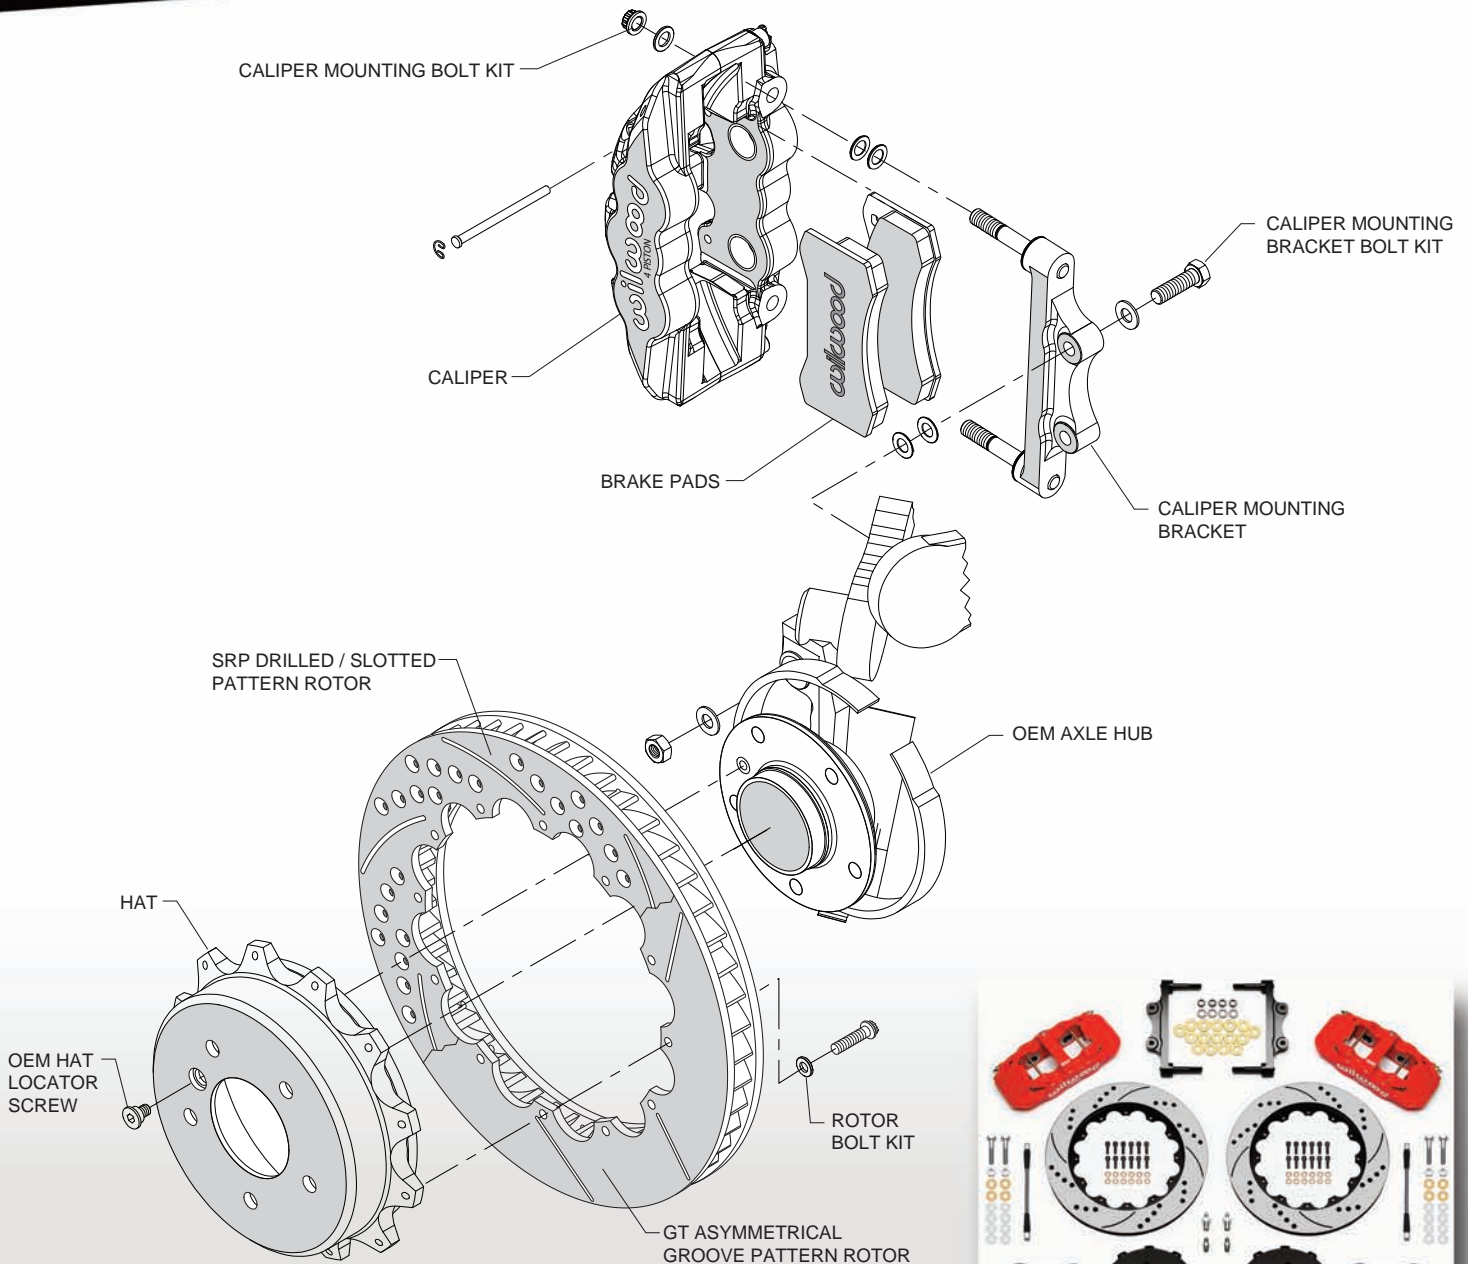

PLEASE CHECK: WILWOOD ALWAYS RECOMMENDS CHECKING THEIR WEBSITE, www.wilwood.com FOR COMPLETE YEAR/MAKE/MODEL APPLICATION DATA AND SPECIFIC WHEEL CLEARANCE REQUIREMENTS.

ORDERING INFORMATION:

PART NUMBER	DESCRIPTION
140-13583	Rear Kit, 2007-2011 BMW E90 3 Series, Aerolite 4R Caliper, 14.00" GT Rotor, Black Caliper
140-13583-D	Rear Kit, 2007-2011 BMW E90 3 Series, Aerolite 4R Caliper, 14.00" SRP Drilled and Slotted Rotor, Black Caliper
140-13583-R	Rear Kit, 2007-2011 BMW E90 3 Series, Aerolite 4R Caliper, 14.00" GT Rotor, Red Caliper
140-13583-DR	Rear Kit, 2007-2011 BMW E90 3 Series, Aerolite 4R Caliper, 14.00" SRP Drilled and Slotted Rotor, Red Caliper
140-13583-N	Rear Kit, 2007-2011 BMW E90 3 Series, Aerolite 4R Caliper, 14.00" GT Rotor, Quick-Silver Caliper
140-13583-DN	Rear Kit, 2007-2011 BMW E90 3 Series, Aerolite 4R Caliper, 14.00" SRP Drilled and Slotted Rotor, Quick-Silver Caliper