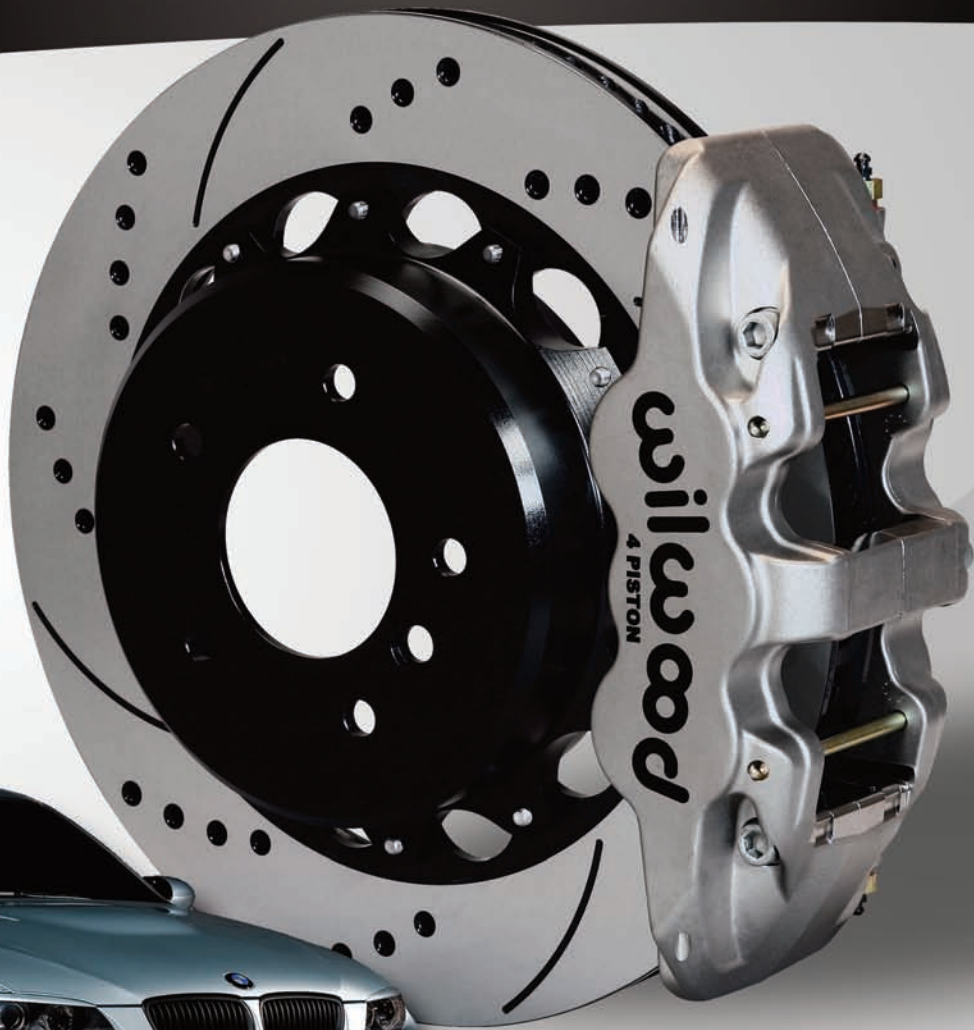

# BMW E90 3 SERIES • 2007-2011 REAR AEROLITE 4R BRAKE KIT

*Aerolite 4R Rear Brake kits for the BMW E90 3 Series combine cutting edge technology with high-tech styling to deliver track proven endurance and big brake performance for the street, track, or show.*

## Kit Features

- Aerolite 4-piston radial mount forged billet aluminum calipers
- Fits inside OEM 18" wheels<sup>(1)</sup>
- 14.00" x 1.10" staggered vane **Spec 37** alloy rotors in choice of GT face slotted or SRP drilled and slotted
- Optional caliper finishes, rotor styles, and brake pad compounds
- Fully compatible with ABS and OE master cylinder output
- BP-10 metallic-composite compound *Smart Pads* with race compound upgrades available
- Retains full use of factory parking brake assembly and associated components
- DOT approved stainless steel braided flexlines included
- Simple bolt-on installation with all the necessary hardware and detailed installation instructions

## ORDERING INFORMATION:

PART NUMBER	DESCRIPTION
<a href="#">140-13583</a>	Rear Kit, 2007-2011 BMW E90 3 Series, Aerolite 4R Caliper, 14.00" GT Rotor, Black Caliper
<a href="#">140-13583-D</a>	Rear Kit, 2007-2011 BMW E90 3 Series, Aerolite 4R Caliper, 14.00" SRP Drilled and Slotted Rotor, Black Caliper
<a href="#">140-13583-R</a>	Rear Kit, 2007-2011 BMW E90 3 Series, Aerolite 4R Caliper, 14.00" GT Rotor, Red Caliper
<a href="#">140-13583-DR</a>	Rear Kit, 2007-2011 BMW E90 3 Series, Aerolite 4R Caliper, 14.00" SRP Drilled and Slotted Rotor, Red Caliper
<a href="#">140-13583-N</a>	Rear Kit, 2007-2011 BMW E90 3 Series, Aerolite 4R Caliper, 14.00" GT Rotor, Quick-Silver Caliper
<a href="#">140-13583-DN</a>	Rear Kit, 2007-2011 BMW E90 3 Series, Aerolite 4R Caliper, 14.00" SRP Drilled and Slotted Rotor, Quick-Silver Caliper