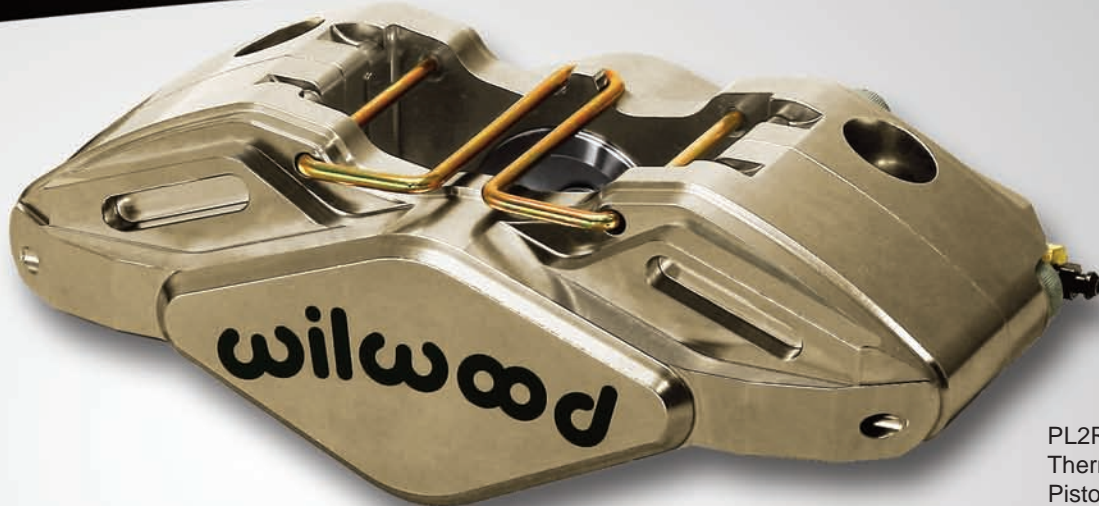

POWERLITE PL2R/ST TWO PISTON RADIAL MOUNT RACING CALIPER

PL2R/ST with
Thermlock® Insulated
Pistons

Powerlite PL2R/ST

calipers provide a high strength, lightweight solution for open wheel and formula car road racing, and other race categories where two-piston calipers are required or preferred. It's the perfect caliper for high durability in sustained high heat competition within limited wheel space with maximized rotor diameters.

Caliper Features

- Forged aluminum body with Quick-Silver nickel plate finish
- Offset 1.75" piston bores with Thermlock® insulated pistons
- Common spacing, offset and height for most popular uprights
- Quick-access top loading type 7912 brake pads available in a full range of race compounds
- Internal fluid ports with easy single-bleed system
- Lead or trailing mount capability
- Replaceable stainless steel bridge wear plates
- Two-piece bleed screws
- High-temperature square section bore seals
- M10-1.0 inlet port

DIMENSION "D1" =
(DISC DIAMETER/2) - 1.52 (38,5)

INLET FITTING: M10-1.0

DISC WIDTH	"B" MOUNT OFFSET	DISC DIAMETER	"E" OUTSIDE RADIUS	"D1" DIMENSION
.24/.50 (6,1/12,7)	.77 (19,5)	9.75 (247,7)	5.81 (147,5)	3.36 (85,3)
		10.25 (260,4)	6.03 (153,1)	3.61 (91,7)
		10.50 (266,7)	6.14 (156,1)	3.73 (94,8)
		10.75 (273,1)	6.26 (159,1)	3.86 (98,0)
		11.00 (279,4)	6.38 (162,1)	3.98 (101,2)