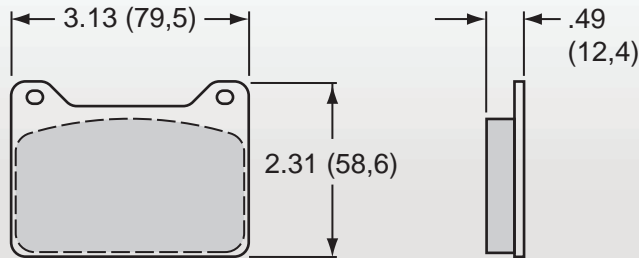

Caliper Features

- Forged aluminum body with Quick-Silver nickel plate finish
- Offset 1.75" piston bores with Thermlock® insulated pistons
- Common spacing, offset and height for most popular uprights
- Quick-access top loading type 7912 brake pads available in a full range of race compounds
- Internal fluid ports with easy single-bleed system
- Lead or trailing mount capability
- Replaceable stainless steel bridge wear plates
- Two-piece bleed screws
- High-temperature square section bore seals
- M10-1.0 inlet port

DIMENSION "D1" =
(DISC DIAMETER/2) - 1.52 (38,5)

INLET FITTING: M10-1.0

DISC WIDTH	"B" MOUNT OFFSET	DISC DIAMETER	"E" OUTSIDE RADIUS	"D1" DIMENSION
.24/.50 (6,1/12,7)	.77 (19,5)	9.75 (247,7)	5.81 (147,5)	3.36 (85,3)
		10.25 (260,4)	6.03 (153,1)	3.61 (91,7)
		10.50 (266,7)	6.14 (156,1)	3.73 (94,8)
		10.75 (273,1)	6.26 (159,1)	3.86 (98,0)
		11.00 (279,4)	6.38 (162,1)	3.98 (101,2)

Powerlite PL2R/ST Caliper, Dimensional Characteristics

AXLE SET P/N	PAD TYPE / COMPOUND
15A - 8809K	7912 A PolyMatrix
15B - 8949K	7912 B PolyMatrix
15E - 8810K	7912 E PolyMatrix
15H - 8811K	7912 H PolyMatrix
15Q - 8812K	7912 Q PolyMatrix
150 - 8813K	7912 10 BP-10 SmartPad
150 - 9420K	7912 20 BP-20 SmartPad
150 - 12842K	7912 40 BP-40 SmartPad

Powerlite PL2R/ST Caliper, Type 7912 Brake Pad Dimensions and Ordering Information

ORDERING INFORMATION:

PART NO.	PISTON SIZES	ROTOR WIDTH	PISTON TYPE	ORIENTATION	FINISH
120-13863-N	1.75"	.24" - .50"	Thermlock®	Right Hand	Quick-Silver
120-13864-N	1.75"	.24" - .50"	Thermlock®	Left Hand	Quick-Silver