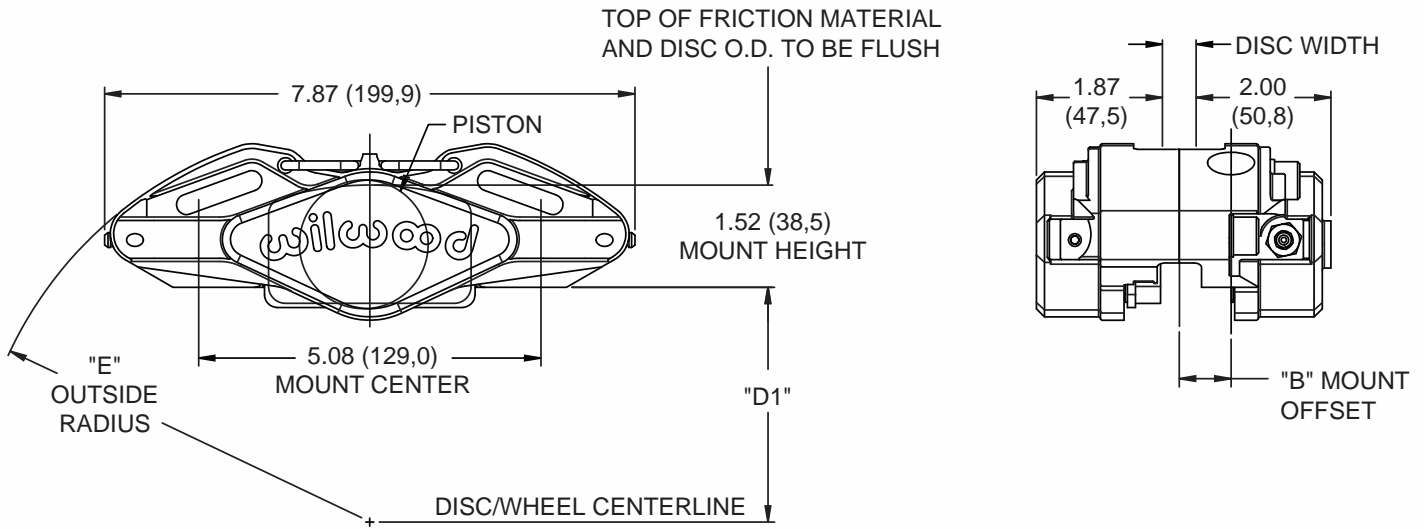

POWERLITE PL2R/ST TWO PISTON RADIAL MOUNT RACING CALIPER

PL2R/ST with
Thermlock® Insulated
Pistons

Powerlite PL2R/ST

calipers provide a high strength, lightweight solution for open wheel and formula car road racing, and other race categories where two-piston calipers are required or preferred. It's the perfect caliper for high durability in sustained high heat competition within limited wheel space with maximized rotor diameters.

Caliper Features

- Forged aluminum body with Quick-Silver nickel plate finish
- Offset 1.75" piston bores with Thermlock® insulated pistons
- Common spacing, offset and height for most popular uprights
- Quick-access top loading type 7912 brake pads available in a full range of race compounds
- Internal fluid ports with easy single-bleed system
- Lead or trailing mount capability
- Replaceable stainless steel bridge wear plates
- Two-piece bleed screws
- High-temperature square section bore seals
- M10-1.0 inlet port

DIMENSION "D1" =
(DISC DIAMETER/2) - 1.52 (38,5)

INLET FITTING: M10-1.0

DISC WIDTH	"B" MOUNT OFFSET	DISC DIAMETER	"E" OUTSIDE RADIUS	"D1" DIMENSION
.24/.50 (6,1/12,7)	.77 (19,5)	9.75 (247,7)	5.81 (147,5)	3.36 (85,3)
		10.25 (260,4)	6.03 (153,1)	3.61 (91,7)
		10.50 (266,7)	6.14 (156,1)	3.73 (94,8)
		10.75 (273,1)	6.26 (159,1)	3.86 (98,0)
		11.00 (279,4)	6.38 (162,1)	3.98 (101,2)

Powerlite PL2R/ST Caliper, Type 7912 Brake Pad Dimensions and Ordering Information

ORDERING INFORMATION:

PART NO.	PISTON SIZES	ROTOR WIDTH	PISTON TYPE	ORIENTATION	FINISH
120-13863-N	1.75"	.24" - .50"	Thermlock®	Right Hand	Quick-Silver
120-13864-N	1.75"	.24" - .50"	Thermlock®	Left Hand	Quick-Silver