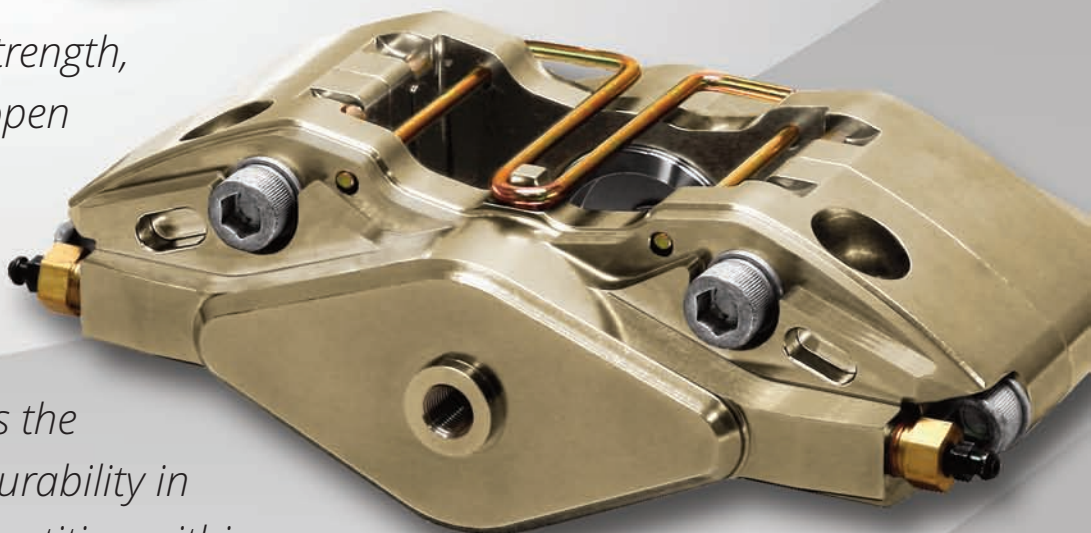

POWERLITE PL2R/ST TWO PISTON RADIAL MOUNT RACING CALIPER

PL2R/ST with
Thermlock® Insulated
Pistons

Powerlite PL2R/ST

calipers provide a high strength, lightweight solution for open wheel and formula car road racing, and other race categories where two-piston calipers are required or preferred. It's the perfect caliper for high durability in sustained high heat competition within limited wheel space with maximized rotor diameters.

Caliper Features

- Forged aluminum body with Quick-Silver nickel plate finish
- Offset 1.75" piston bores with Thermlock® insulated pistons
- Common spacing, offset and height for most popular uprights
- Quick-access top loading type 7912 brake pads available in a full range of race compounds
- Internal fluid ports with easy single-bleed system
- Lead or trailing mount capability
- Replaceable stainless steel bridge wear plates
- Two-piece bleed screws
- High-temperature square section bore seals
- M10-1.0 inlet port

DIMENSION "D1" =
(DISC DIAMETER/2) - 1.52 (38,5)

INLET FITTING: M10-1.0

DISC WIDTH	"B" MOUNT OFFSET	DISC DIAMETER	"E" OUTSIDE RADIUS	"D1" DIMENSION
.24/.50 (6,1/12,7)	.77 (19,5)	9.75 (247,7)	5.81 (147,5)	3.36 (85,3)
		10.25 (260,4)	6.03 (153,1)	3.61 (91,7)
		10.50 (266,7)	6.14 (156,1)	3.73 (94,8)
		10.75 (273,1)	6.26 (159,1)	3.86 (98,0)
		11.00 (279,4)	6.38 (162,1)	3.98 (101,2)