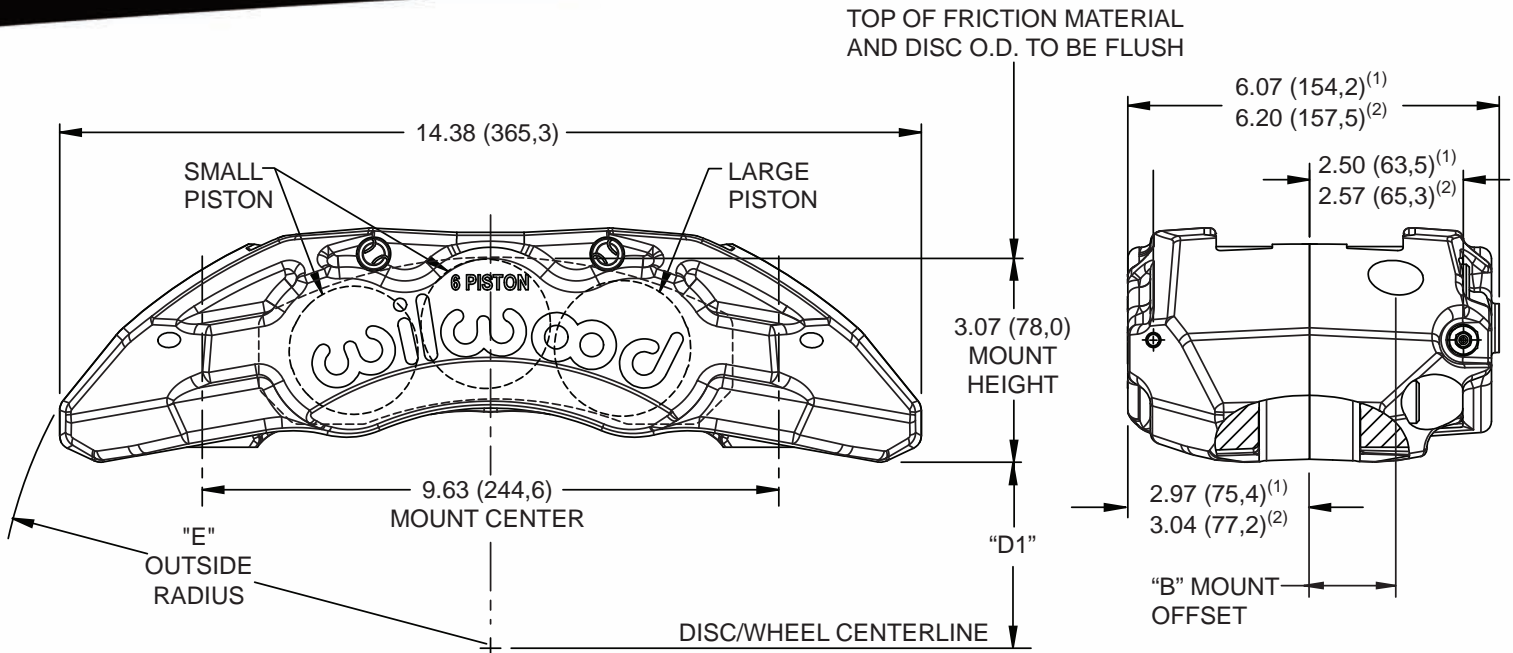

Caliper Features

- Versatile and easily adapted radial mount design
- Stress flow forged aluminum 6-piston body design
- Stainless steel pistons with high-temp internal bore seals
- Hard anodized finish on base models with options for gloss black or red powder coat
- Developed for rotors from 14.25" to 16.00" diameter
- Rotor widths from 1.38" to 1.50"
- Stainless steel bridge plates
- Protected single bleed design with internal fluid ports
- Easy access top loaded type 10120, .770" thick pads with rigid .240" thick backing plate

DIMENSION "D1" = (DISC DIAMETER/2) - 3.07 (78,0)

NOTE: RIGHT HAND CALIPER SHOWN
INLET FITTING: 1/8-27 NPT

- (1) DIMENSION FOR 1.38 (35,1) THICK ROTOR
- (2) DIMENSION FOR 1.50 (38,1) THICK ROTOR

	DISC WIDTH	"B" MOUNT OFFSET
(1)	1.38 (35,1)	1.38 (35,1)
(2)	1.50 (38,1)	1.44 (36,6)

DISC DIAMETER	"E" OUTSIDE RADIUS
14.25 (362,0)	8.61 (218,7)
15.00 (381,0)	8.87 (225,3)
16.00 (406,4)	9.55 (242,6)

TX6R Caliper, Dimensional Characteristics

AXLE SET P/N	PAD TYPE / COMPOUND
150 - 13773K	10120 -20 BP-20 Smart Pad

TX6R Caliper, Type 10120 Brake Pad Dimensions and Ordering Information

ORDERING INFORMATION:

CALIPER	PISTON SIZES	ROTOR WIDTH	ORIENTATION	BLACK POWDER PART NUMBER	RED POWDER PART NUMBER	HARD ANODIZED PART NUMBER
TX6R	2.00/1.88/1.88"	1.38"	Right Hand	120-13815-BK	120-13815-RD	120-13815
TX6R	2.00/1.88/1.88"	1.38"	Left Hand	120-13816-BK	120-13816-RD	120-13816
TX6R	2.00/1.88/1.88"	1.50"	Right Hand	120-13813-BK	120-13813-RD	120-13813
TX6R	2.00/1.88/1.88"	1.50"	Left Hand	120-13814-BK	120-13814-RD	120-13814
TX6R	1.75/1.62/1.62"	1.38"	Right Hand	120-13817-BK	120-13817-RD	120-13817
TX6R	1.75/1.62/1.62"	1.38"	Left Hand	120-13818-BK	120-13818-RD	120-13818