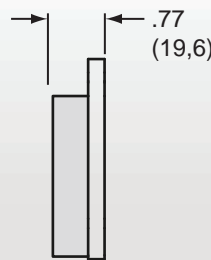

DIMENSION "D1" = (DISC DIAMETER/2) - 3.07 (78,0)

NOTE: RIGHT HAND CALIPER SHOWN
INLET FITTING: 1/8-27 NPT

- (1) DIMENSION FOR 1.38 (35,1) THICK ROTOR
- (2) DIMENSION FOR 1.50 (38,1) THICK ROTOR

	DISC WIDTH	"B" MOUNT OFFSET
(1)	1.38 (35,1)	1.38 (35,1)
(2)	1.50 (38,1)	1.44 (36,6)

DISC DIAMETER	"E" OUTSIDE RADIUS
14.25 (362,0)	8.61 (218,7)
15.00 (381,0)	8.87 (225,3)
16.00 (406,4)	9.55 (242,6)

TX6R Caliper, Dimensional Characteristics

AXLE SET P/N	PAD TYPE / COMPOUND
150 - 13773K	10120 -20 BP-20 Smart Pad

TX6R Caliper, Type 10120 Brake Pad Dimensions and Ordering Information

ORDERING INFORMATION:

CALIPER	PISTON SIZES	ROTOR WIDTH	ORIENTATION	BLACK POWDER PART NUMBER	RED POWDER PART NUMBER	HARD ANODIZED PART NUMBER
TX6R	2.00/1.88/1.88"	1.38"	Right Hand	120-13815-BK	120-13815-RD	120-13815
TX6R	2.00/1.88/1.88"	1.38"	Left Hand	120-13816-BK	120-13816-RD	120-13816
TX6R	2.00/1.88/1.88"	1.50"	Right Hand	120-13813-BK	120-13813-RD	120-13813
TX6R	2.00/1.88/1.88"	1.50"	Left Hand	120-13814-BK	120-13814-RD	120-13814
TX6R	1.75/1.62/1.62"	1.38"	Right Hand	120-13817-BK	120-13817-RD	120-13817
TX6R	1.75/1.62/1.62"	1.38"	Left Hand	120-13818-BK	120-13818-RD	120-13818