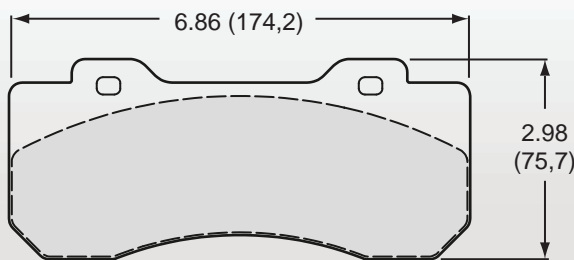

DIMENSION "D1" = (DISC DIAMETER/2) - 3.07 (78,0)

NOTE: RIGHT HAND CALIPER SHOWN
INLET FITTING: 1/8-27 NPT

- (1) DIMENSION FOR 1.38 (35,1) THICK ROTOR
- (2) DIMENSION FOR 1.50 (38,1) THICK ROTOR

	DISC WIDTH	"B" MOUNT OFFSET
(1)	1.38 (35,1)	1.38 (35,1)
(2)	1.50 (38,1)	1.44 (36,6)

DISC DIAMETER	"E" OUTSIDE RADIUS
14.25 (362,0)	8.61 (218,7)
15.00 (381,0)	8.87 (225,3)
16.00 (406,4)	9.55 (242,6)

TX6R Caliper, Dimensional Characteristics

AXLE SET P/N	PAD TYPE / COMPOUND
150 - 13773K	10120 -20 BP-20 Smart Pad

TX6R Caliper, Type 10120 Brake Pad Dimensions and Ordering Information

ORDERING INFORMATION:

CALIPER	PISTON SIZES	ROTOR WIDTH	ORIENTATION	BLACK POWDER PART NUMBER	RED POWDER PART NUMBER	HARD ANODIZED PART NUMBER
TX6R	2.00/1.88/1.88"	1.38"	Right Hand	120-13815-BK	120-13815-RD	120-13815
TX6R	2.00/1.88/1.88"	1.38"	Left Hand	120-13816-BK	120-13816-RD	120-13816
TX6R	2.00/1.88/1.88"	1.50"	Right Hand	120-13813-BK	120-13813-RD	120-13813
TX6R	2.00/1.88/1.88"	1.50"	Left Hand	120-13814-BK	120-13814-RD	120-13814
TX6R	1.75/1.62/1.62"	1.38"	Right Hand	120-13817-BK	120-13817-RD	120-13817
TX6R	1.75/1.62/1.62"	1.38"	Left Hand	120-13818-BK	120-13818-RD	120-13818