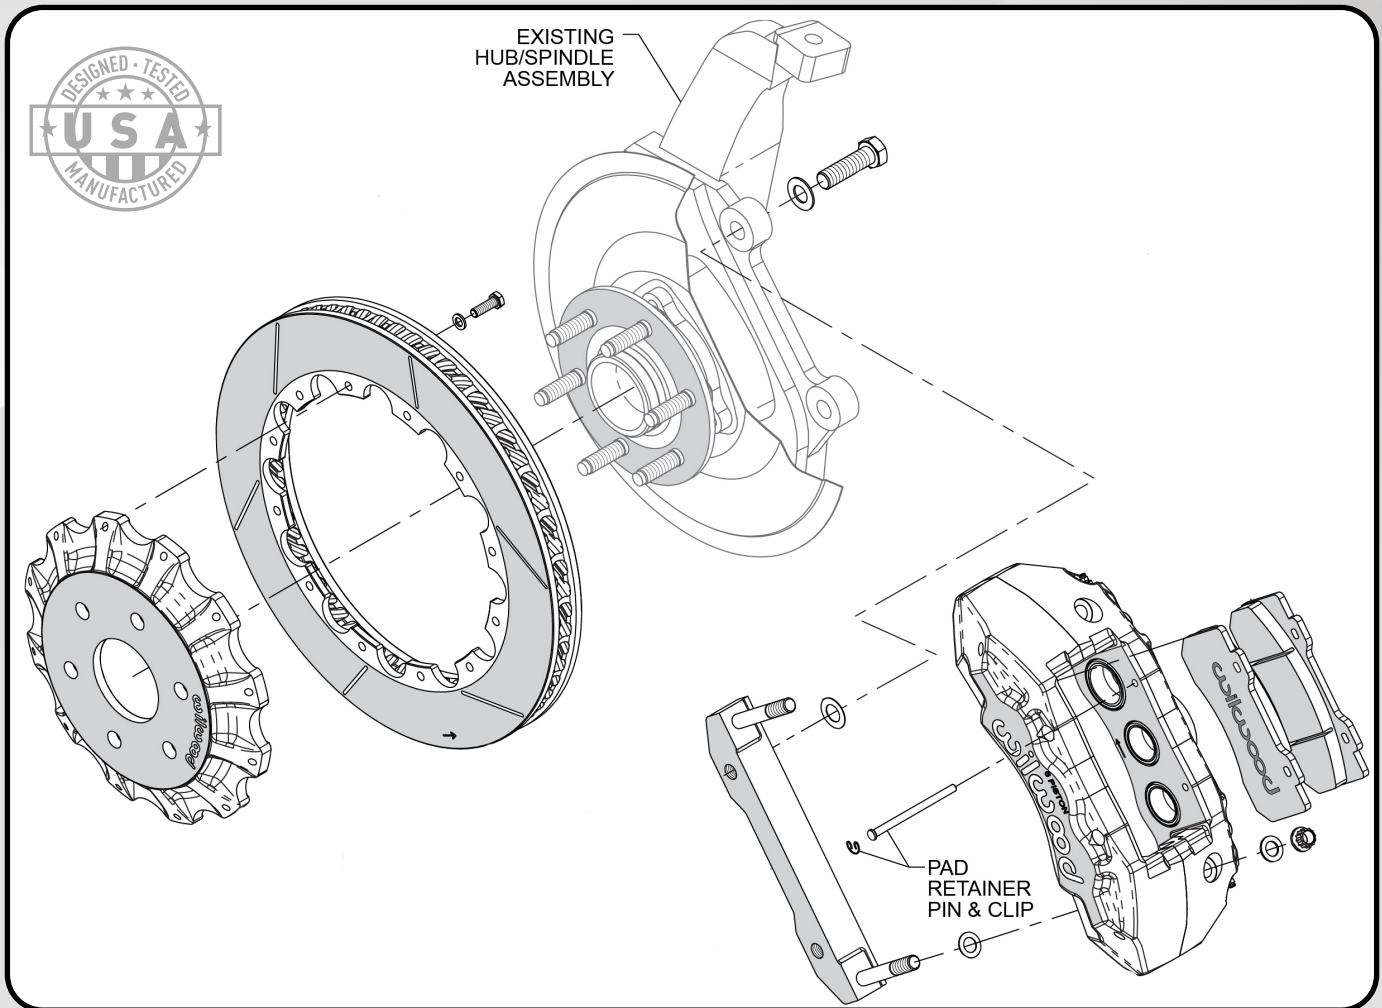

ORDERING INFO: PH: 805.388.1188 • FAX: 805.388.4938 • wilwood.com • info@wilwood.com

PART NUMBER	DESCRIPTION	CALIPER TYPE	CALIPER FINISH	ROTOR TYPE	ROTOR SIZE
140-16790	Kit, Front TX6R Ram 1500 Trucks 2019-22	Tactical Xtreme 6R	Black Powder Coat	GT Slotted	16.00" x 1.38"
140-16790-R	Kit, Front TX6R Ram 1500 Trucks 2019-22	Tactical Xtreme 6R	Red Powder Coat	GT Slotted	16.00" x 1.38"